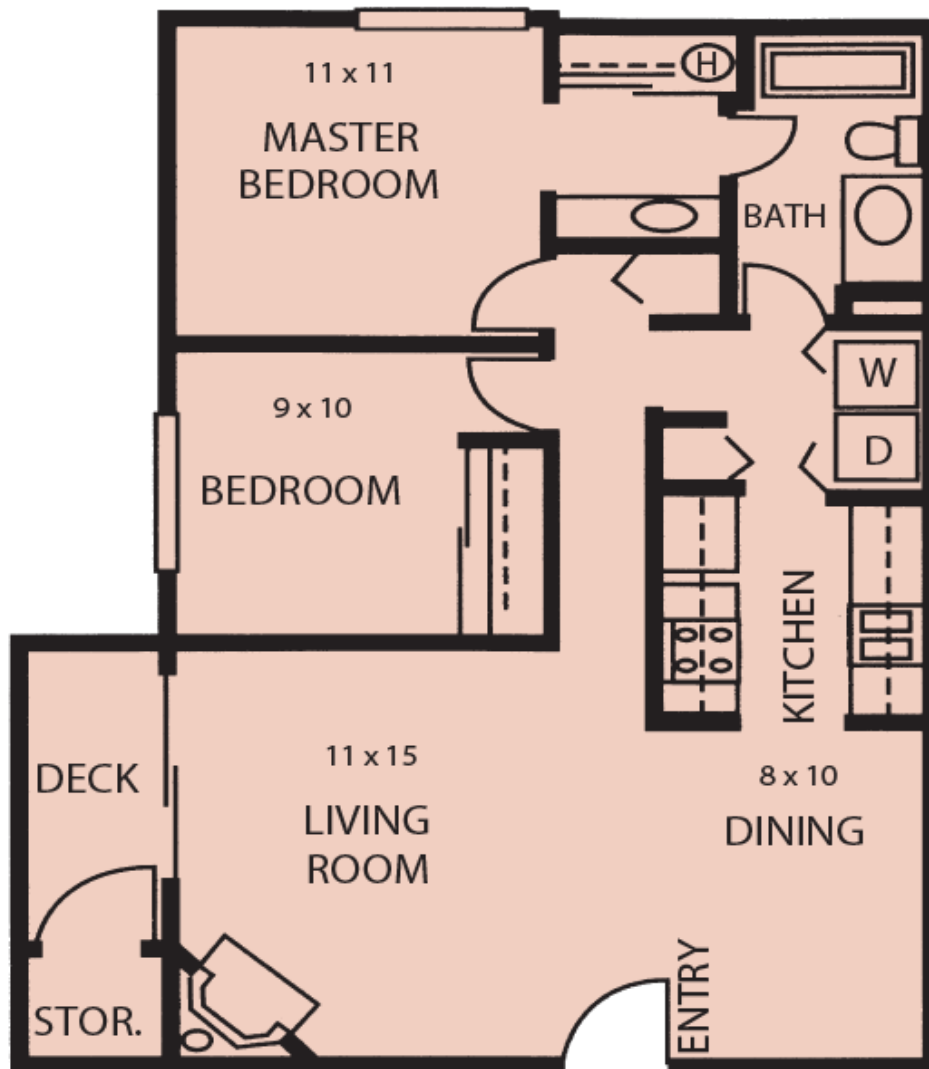

# COLBY CREEK

## APARTMENT HOMES

**2bd/1ba – 887 sq. ft.**