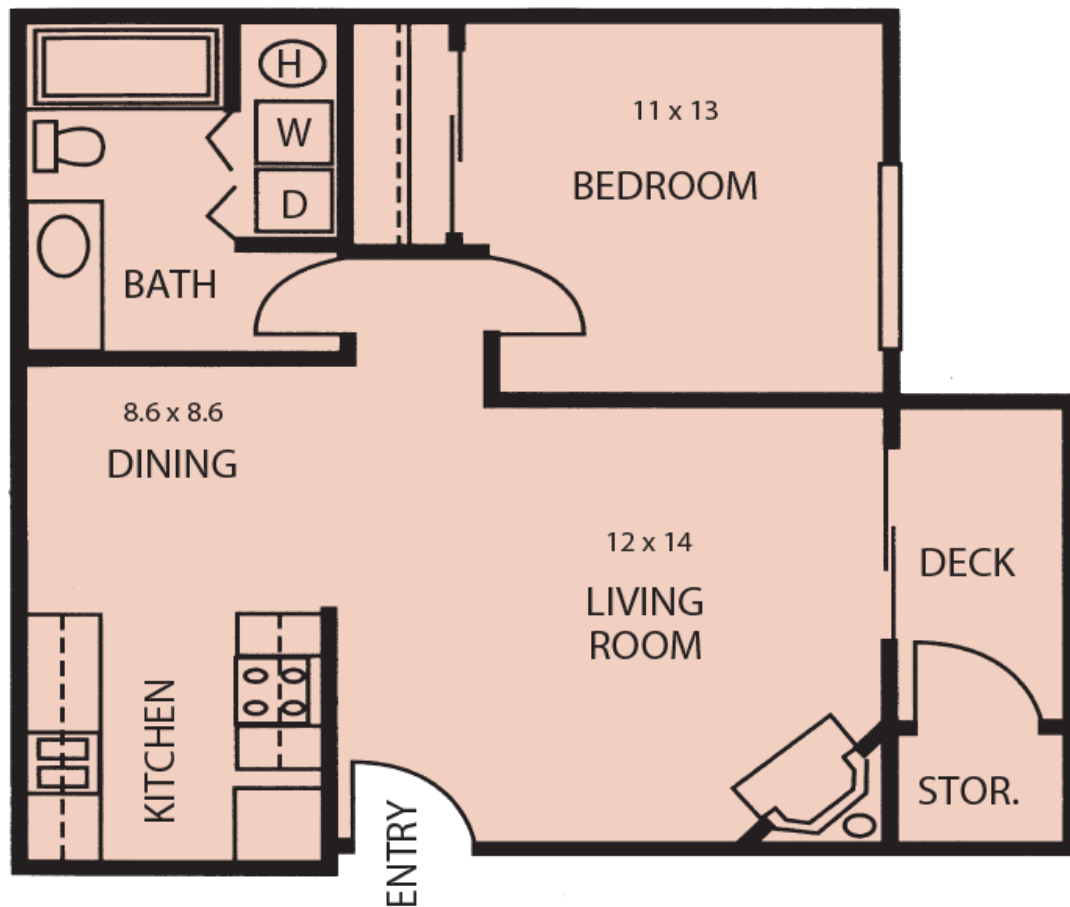

COLBY CREEK

APARTMENT HOMES

1bd/1ba – 667 sq. ft.